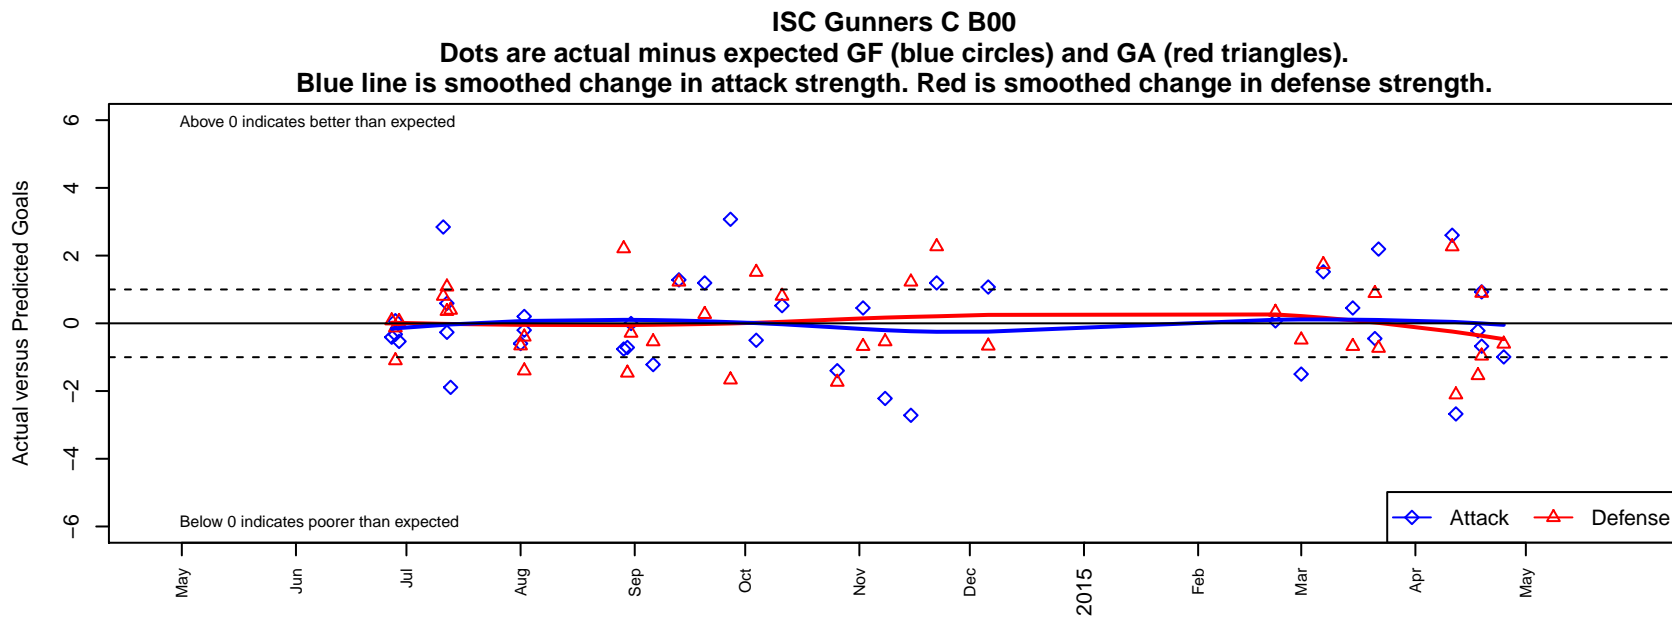

## ISC Gunners C B00

Issaquah SC  
 Issaquah, WA  
 B00 total strength=1101  
 attack=4.04 defense=2  
 fall league = PSPL Classic 2 U14  
 spr league = Spr PSPL Classic 3 U14

alt names used:  
 ISC Gunners Premier B00 C  
 ISC Gunners C  
 ISC Gunners B00 C  
 ISC Gunners B00 C  
 ISSAQUAH SC ISC GUNNERS B00C (WA)  
 ISSAQUAH SC ISC GUNNERS B00C (WA)  
 ISC Gunners Premier B00 C

**attack and defense variance (black dot)  
relative to other teams  
and top 10 in region**

**attack and defense rating  
relative to others at age  
and all opponents in last 13 months**

**Performance relative to 13 month average**