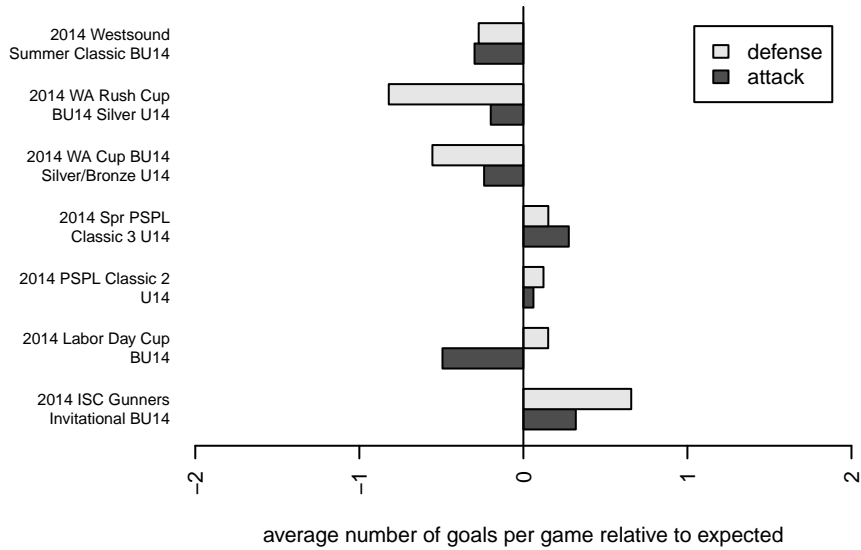

## ISC Gunners C B00

Issaquah SC  
 Issaquah, WA  
 B00 total strength=1101  
 attack=4.04 defense=2  
 fall league = PSPL Classic 2 U14  
 spr league = Spr PSPL Classic 3 U14

alt names used:  
 ISC Gunners Premier B00 C  
 ISC Gunners C  
 ISC Gunners B00 C  
 ISC Gunners B00 C  
 ISSAQUAH SC ISC GUNNERS B00C (WA)  
 ISSAQUAH SC ISC GUNNERS B00C (WA)  
 ISC Gunners Premier B00 C

Venues played:  
 2014 Westsound Summer Classic BU14  
 2014 ISC Gunners Invitational BU14  
 2014 WA Rush Cup BU14 Silver U14  
 2014 Labor Day Cup BU14  
 2014 PSPL Classic 2 U14  
 2014 Spr PSPL Classic 3 U14  
 2014 WA Cup BU14 Silver/Bronze U14

**attack and defense variance (black dot)  
relative to other teams  
and top 10 in region**

**attack and defense rating  
relative to others at age  
and all opponents in last 13 months**

**Performance relative to 13 month average**