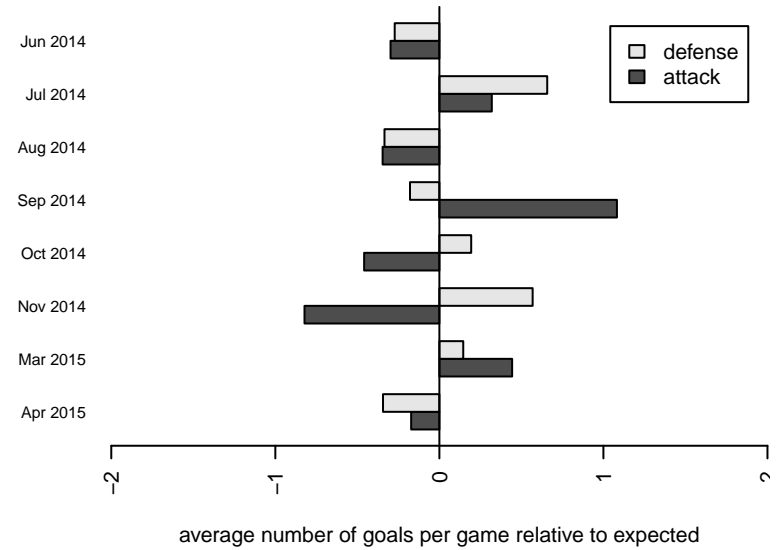

Performance relative to 13 month average