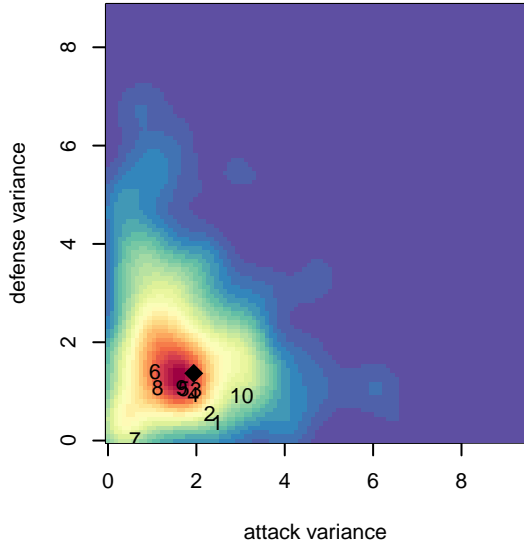

## ISC Gunners C B00

Issaquah SC  
 Issaquah, WA  
 B00 total strength=1101  
 attack=4.04 defense=2  
 fall league = PSPL Classic 2 U14  
 spr league = Spr PSPL Classic 3 U14

alt names used:  
 ISC Gunners Premier B00 C  
 ISC Gunners C  
 ISC Gunners B00 C  
 ISC Gunners B00 C  
 ISSAQUAH SC ISC GUNNERS B00C (WA)  
 ISSAQUAH SC ISC GUNNERS B00C (WA)  
 ISC Gunners Premier B00 C

**attack and defense variance (black dot)  
relative to other teams  
and top 10 in region**

**attack and defense rating  
relative to others at age  
and all opponents in last 13 months**

**Performance relative to 13 month average**