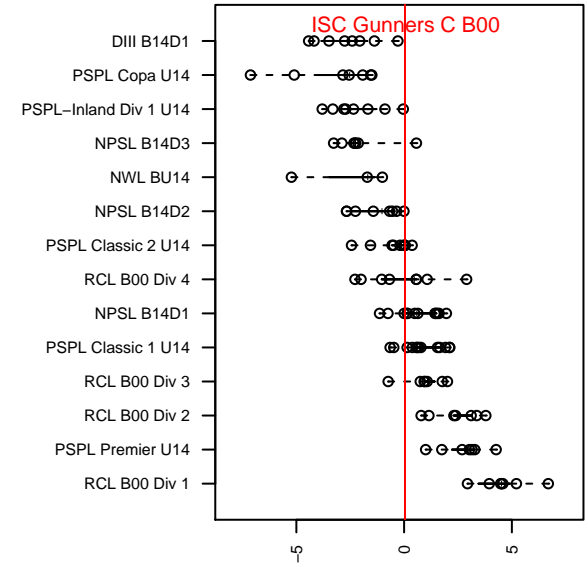

## ISC Gunners C B00

Issaquah SC  
 Issaquah, WA  
 B00 total strength=1101  
 attack=4.04 defense=2  
 fall league = PSPL Classic 2 U14  
 spr league = Spr PSPL Classic 3 U14

alt names used:  
 ISC Gunners Premier B00 C  
 ISC Gunners C  
 ISC Gunners B00 C  
 ISC Gunners B00 C  
 ISSAQUAH SC ISC GUNNERS B00C (WA)  
 ISSAQUAH SC ISC GUNNERS B00C (WA)  
 ISC Gunners Premier B00 C

Venues played:  
 2014 Westsound Summer Classic BU14  
 2014 ISC Gunners Invitational BU14  
 2014 WA Rush Cup BU14 Silver U14  
 2014 Labor Day Cup BU14  
 2014 PSPL Classic 2 U14  
 2014 Spr PSPL Classic 3 U14  
 2014 WA Cup BU14 Silver/Bronze U14

**attack and defense variance (black dot)  
relative to other teams  
and top 10 in region**

**attack and defense rating  
relative to others at age  
and all opponents in last 13 months**

**Performance relative to 13 month average**