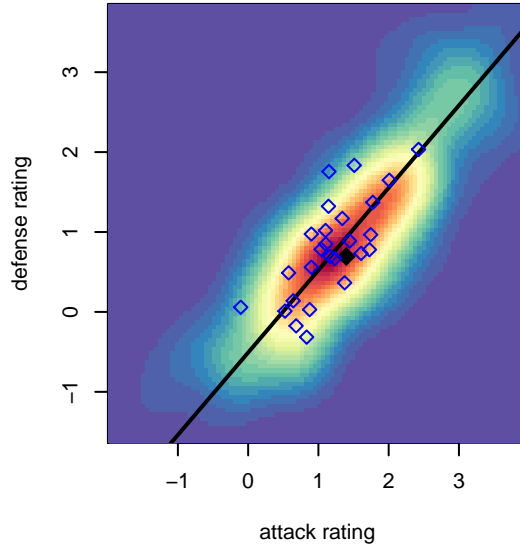

## ISC Gunners C B00

Issaquah SC  
 Issaquah, WA  
 B00 total strength=1101  
 attack=4.04 defense=2  
 fall league = PSPL Classic 2 U14  
 spr league = Spr PSPL Classic 3 U14

alt names used:  
 ISC Gunners Premier B00 C  
 ISC Gunners C  
 ISC Gunners B00 C  
 ISC Gunners B00 C  
 ISSAQUAH SC ISC GUNNERS B00C (WA)  
 ISSAQUAH SC ISC GUNNERS B00C (WA)  
 ISC Gunners Premier B00 C

**attack and defense variance (black dot)  
relative to other teams  
and top 10 in region**

**attack and defense rating  
relative to others at age  
and all opponents in last 13 months**

**Performance relative to 13 month average**